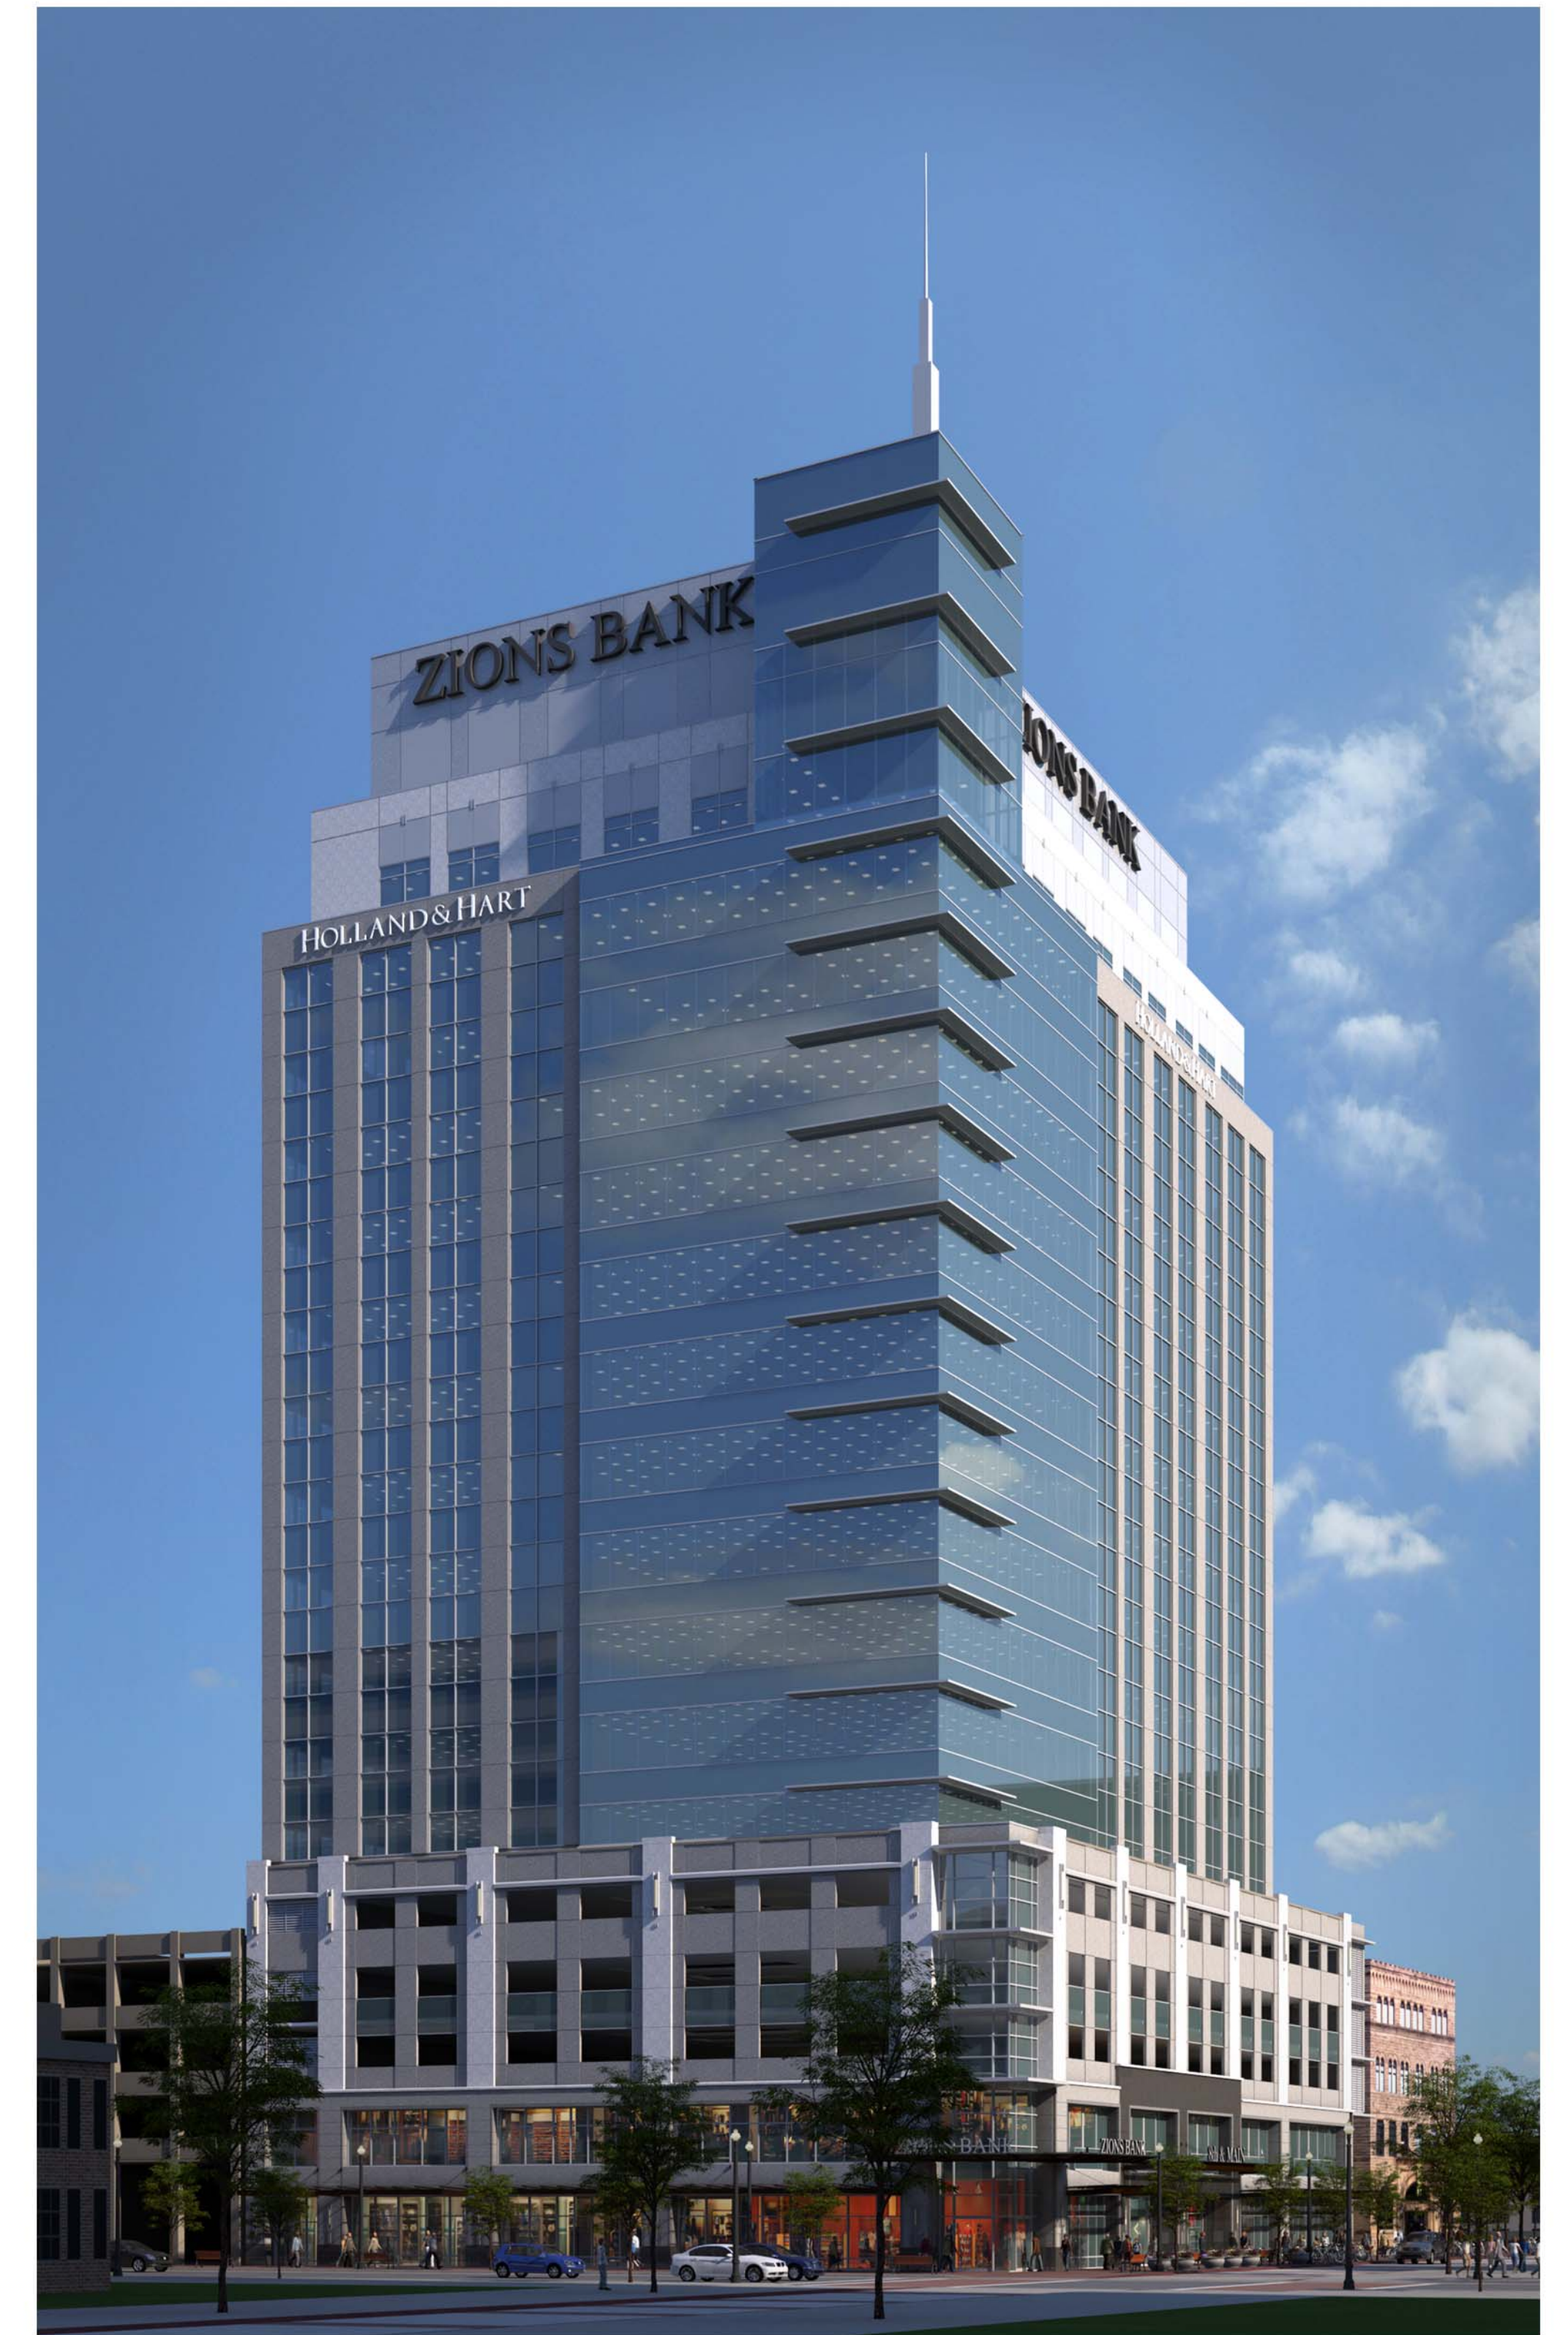

CITY CONTEXT

SOUTH EASTERN CORNER

EIGHTH STREET & MAIN, BOISE IDAHO