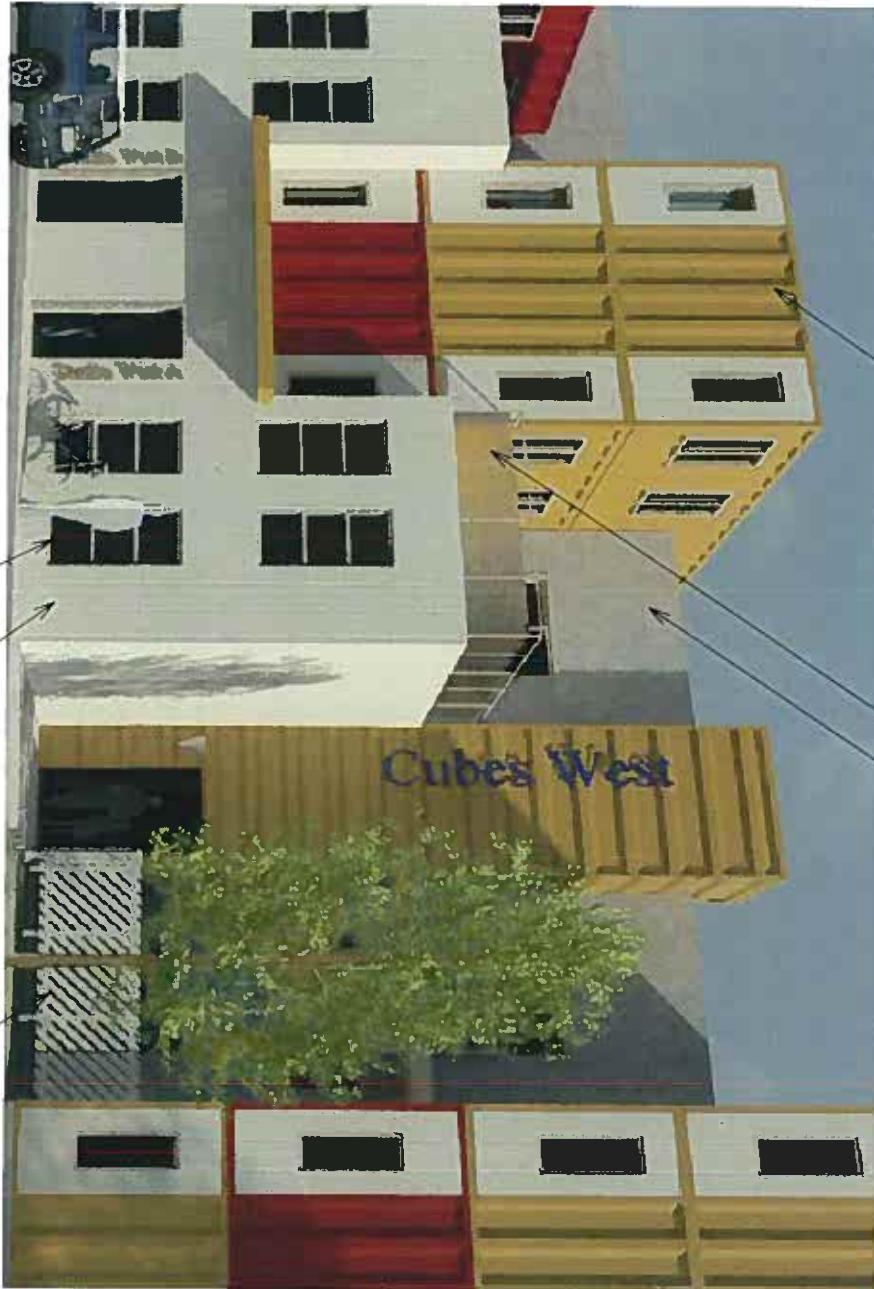

JUN 07 2011

RECEIVED

DRH 11 00133

Painted Metal
Primary red & Yellow
Earth Tones

Warm Gray Fiberglass panels
Warm Gray 4" Vinyl Siding

Trex Lt Warm Gray 1x4 Screen
Light Earth Tone Fiberboard 16" Vertical Panels
Lt Warm Gray Vinyl Trim, Doors and Windows

PROJECT NUMBER	Project Number
DATE	Issue Date
DRAWN BY	Author
CHECKED BY	Checker

DR-11

SCALE 12" = 1'-0"