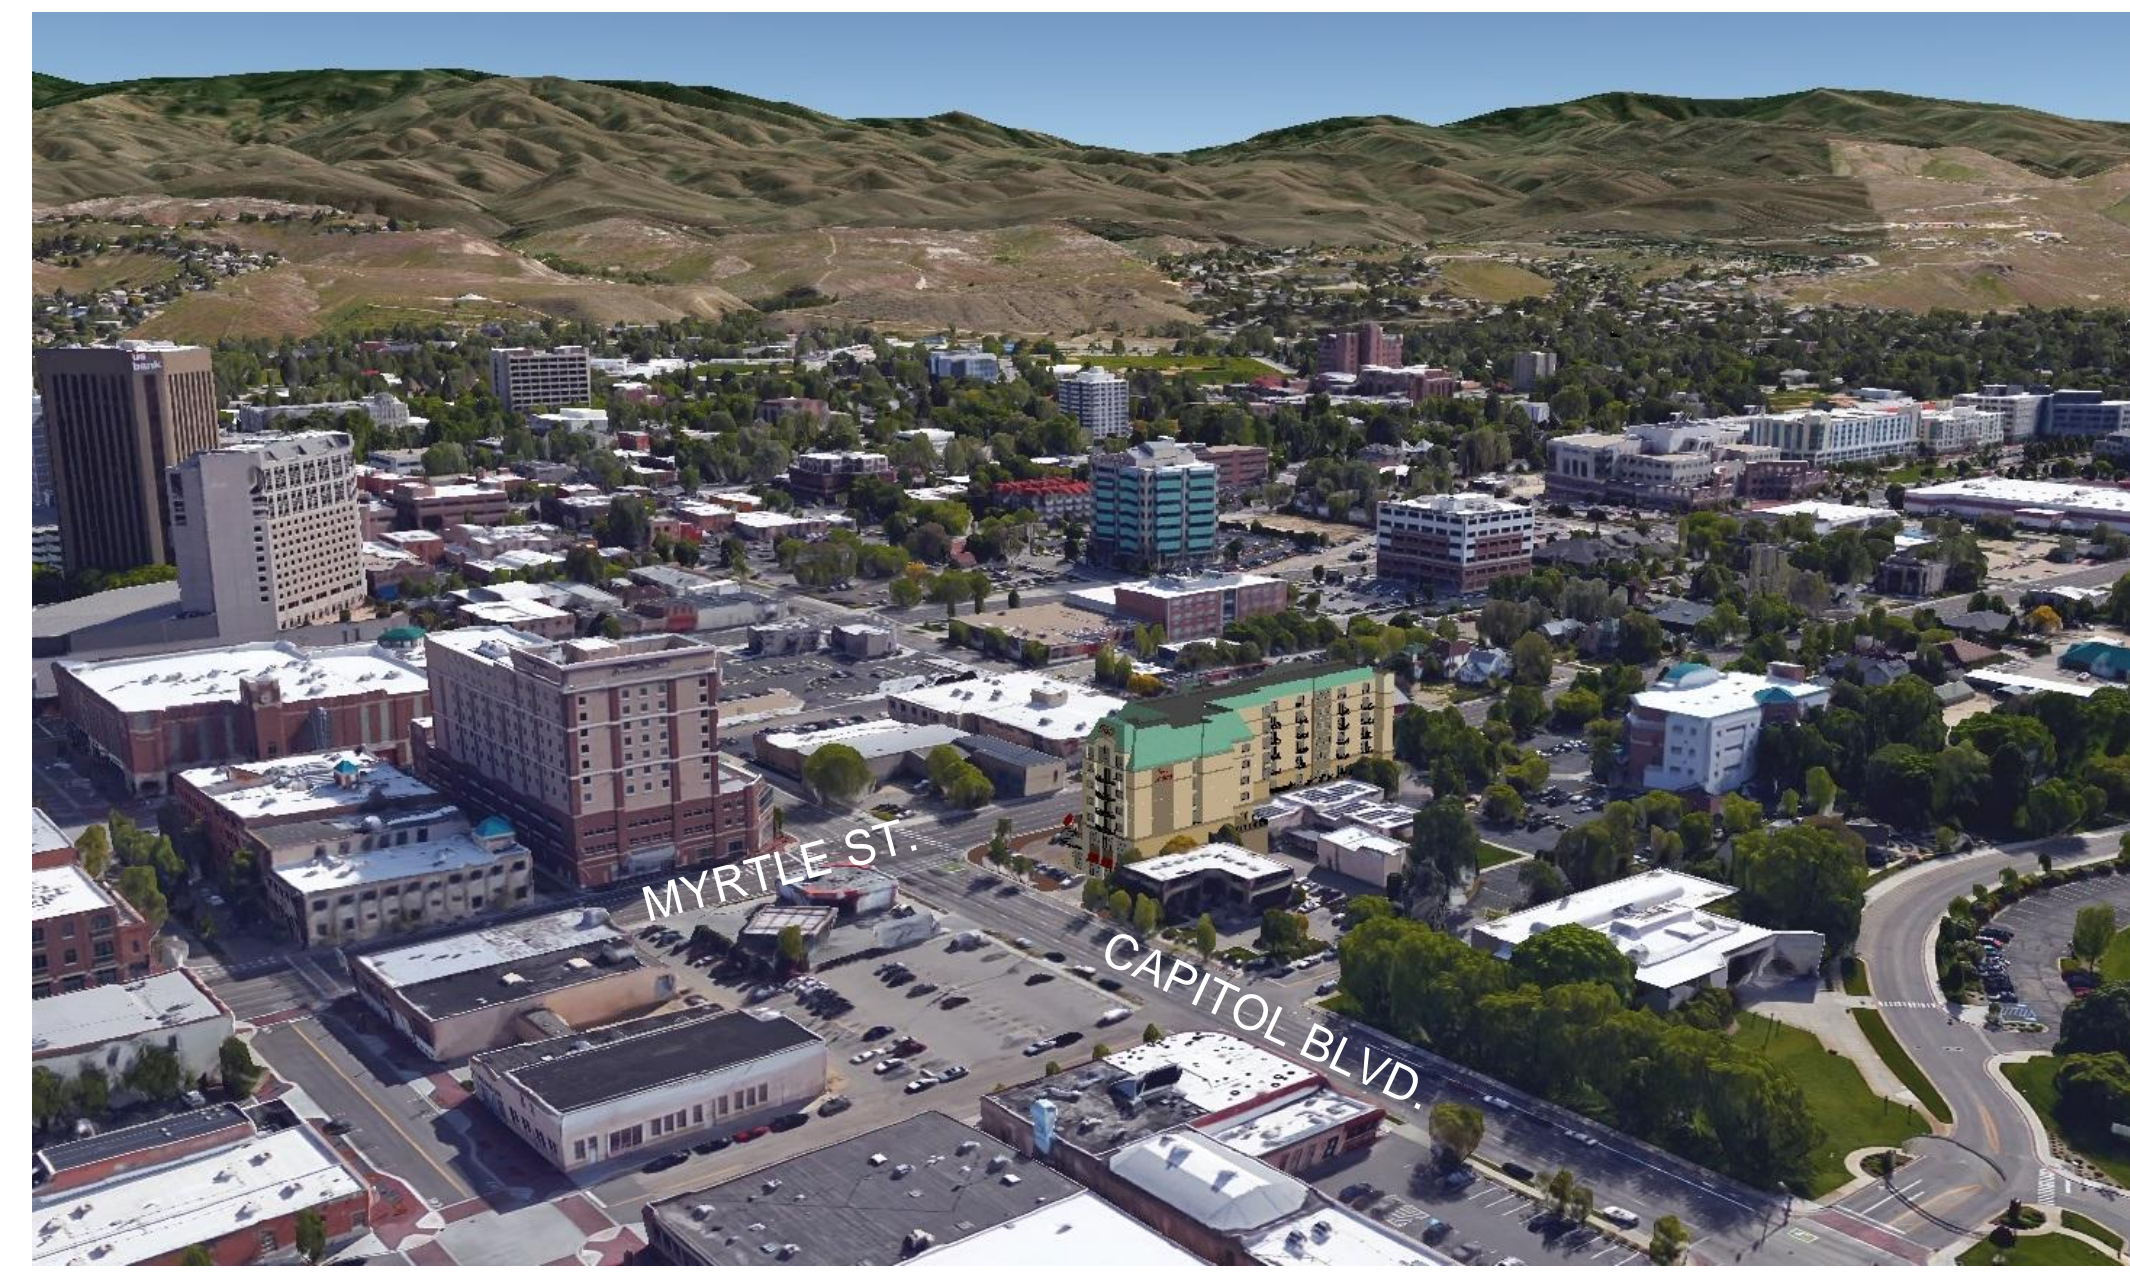

SOUTHWEST ISOMETRIC PERSPECTIVE