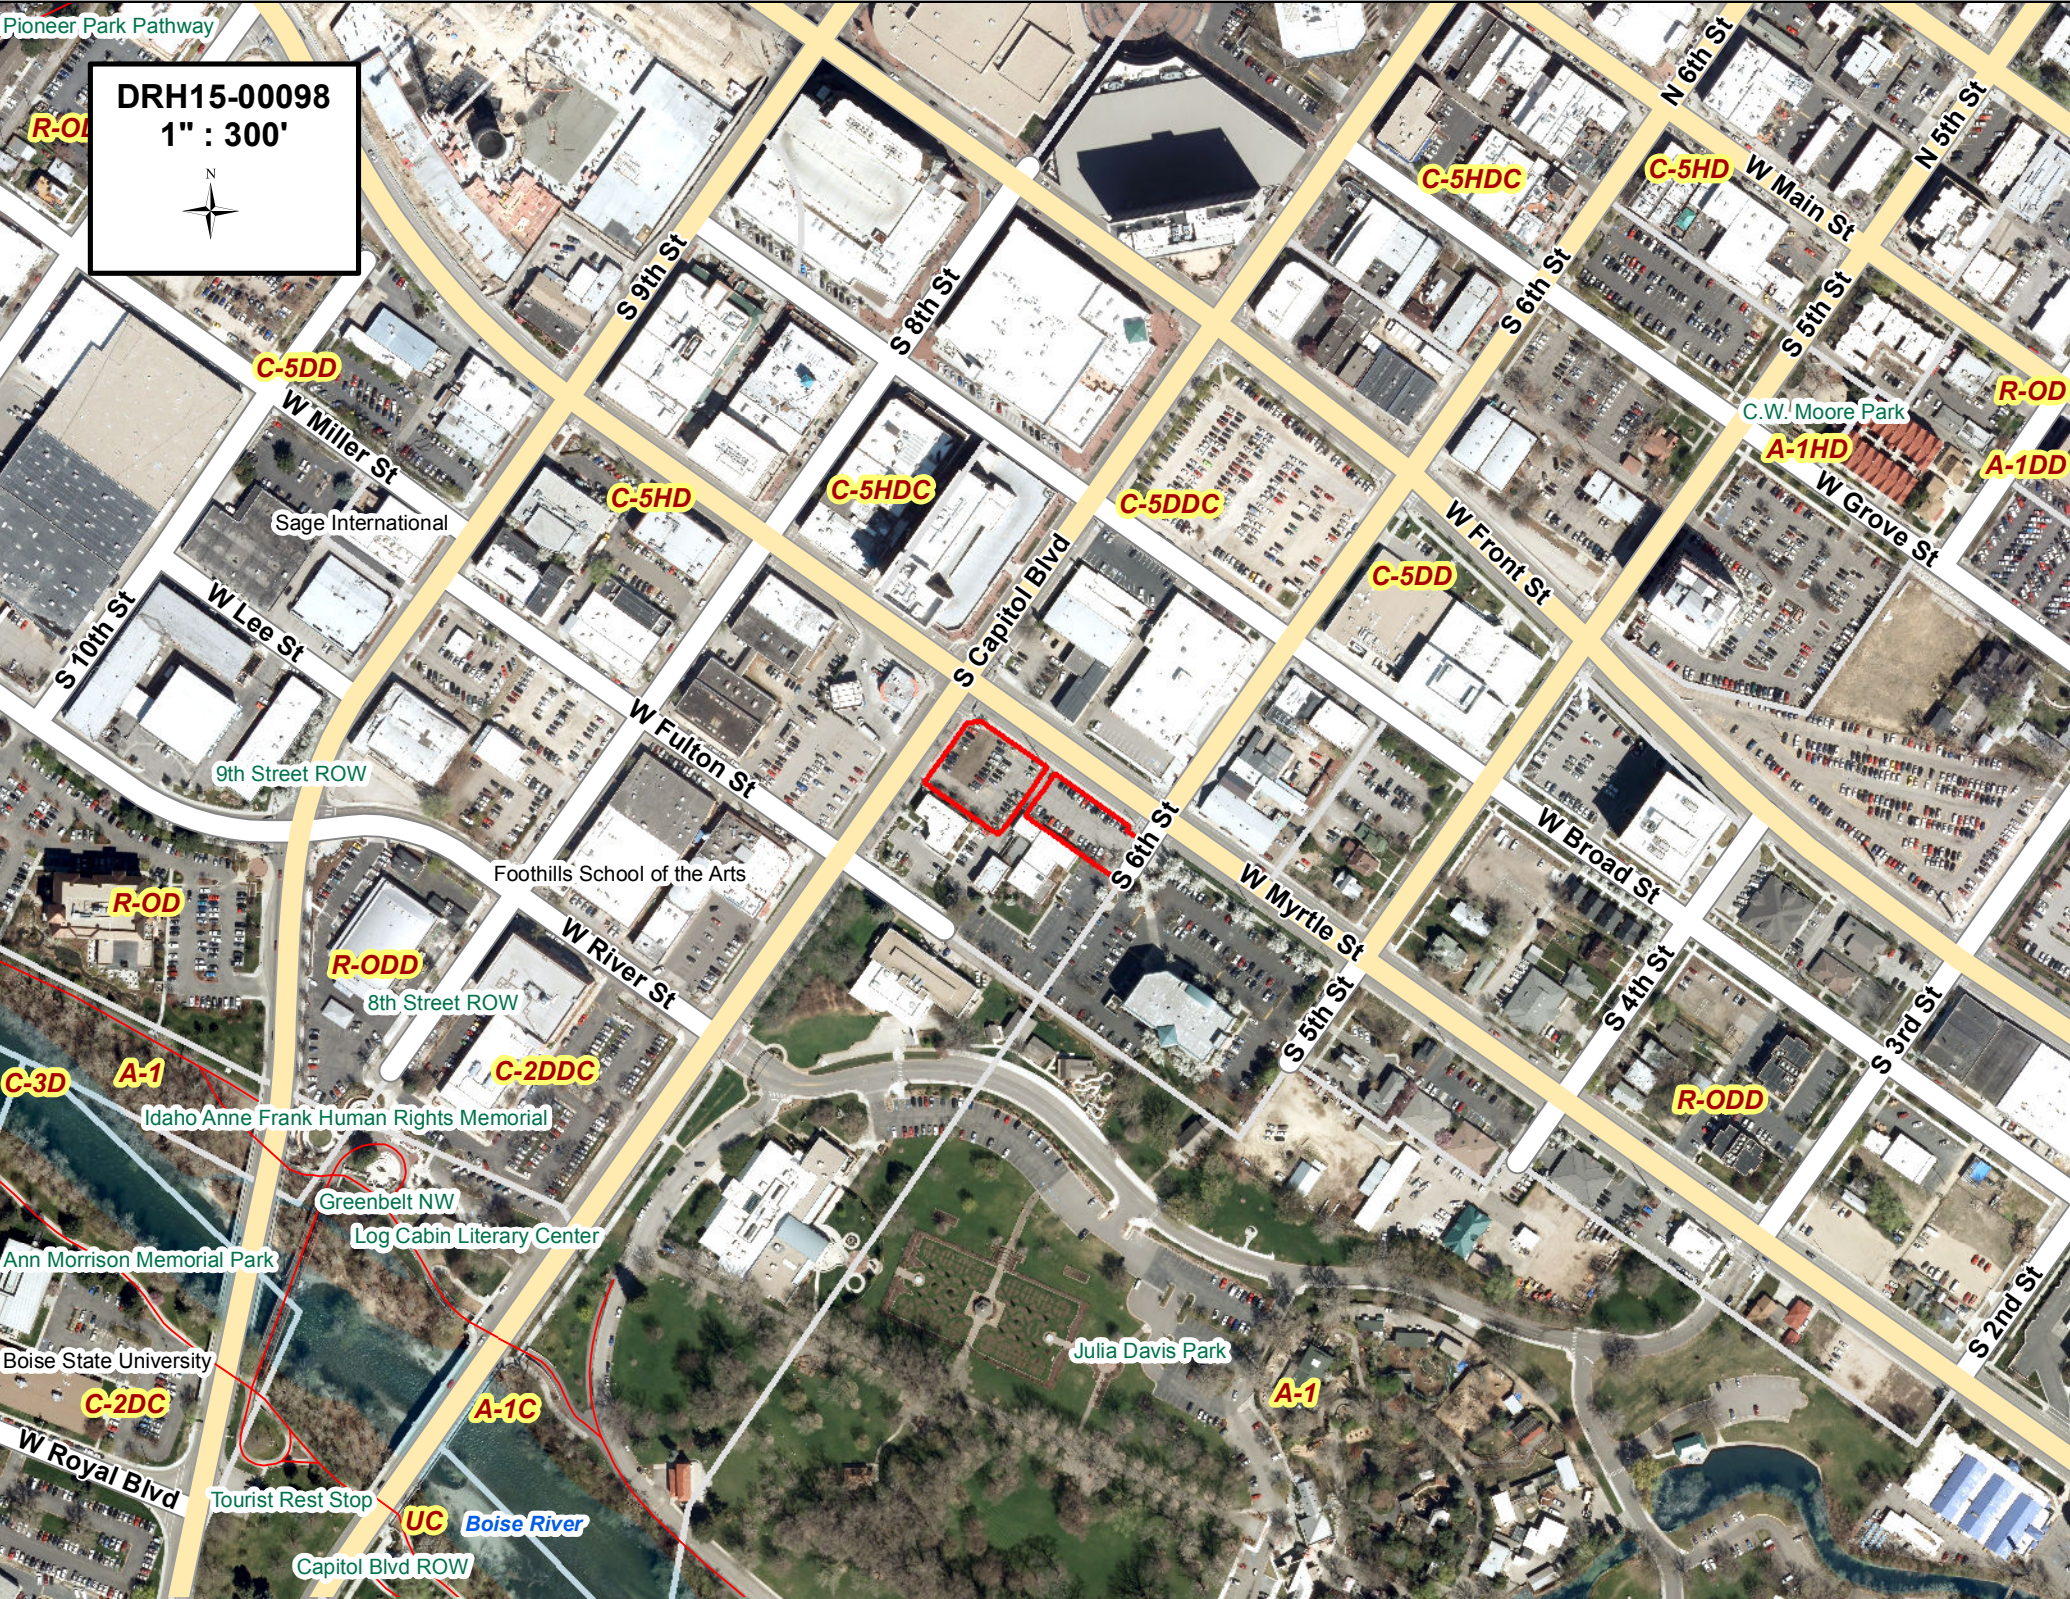

Pioneer Park Pathway

DRH15-00098
1" : 300'

R-OD

DRH15-00098
1" : 300'

C-5DD

W Miller St
Sage International

C-5HD

C-5HDC

C-5DDC

C-5HDC

C-5HD

C.W. Moore Park

R-OD

A-1HD

A-1DD

S 10th St

W Lee St

9th Street ROW

W Fulton St

S Capitol Blvd

W Front St

N 6th St

W Main St

N 5th St

S 6th St

W Myrtle St

W Broad St

S 4th St

S 3rd St

R-ODD

C-3D

A-1