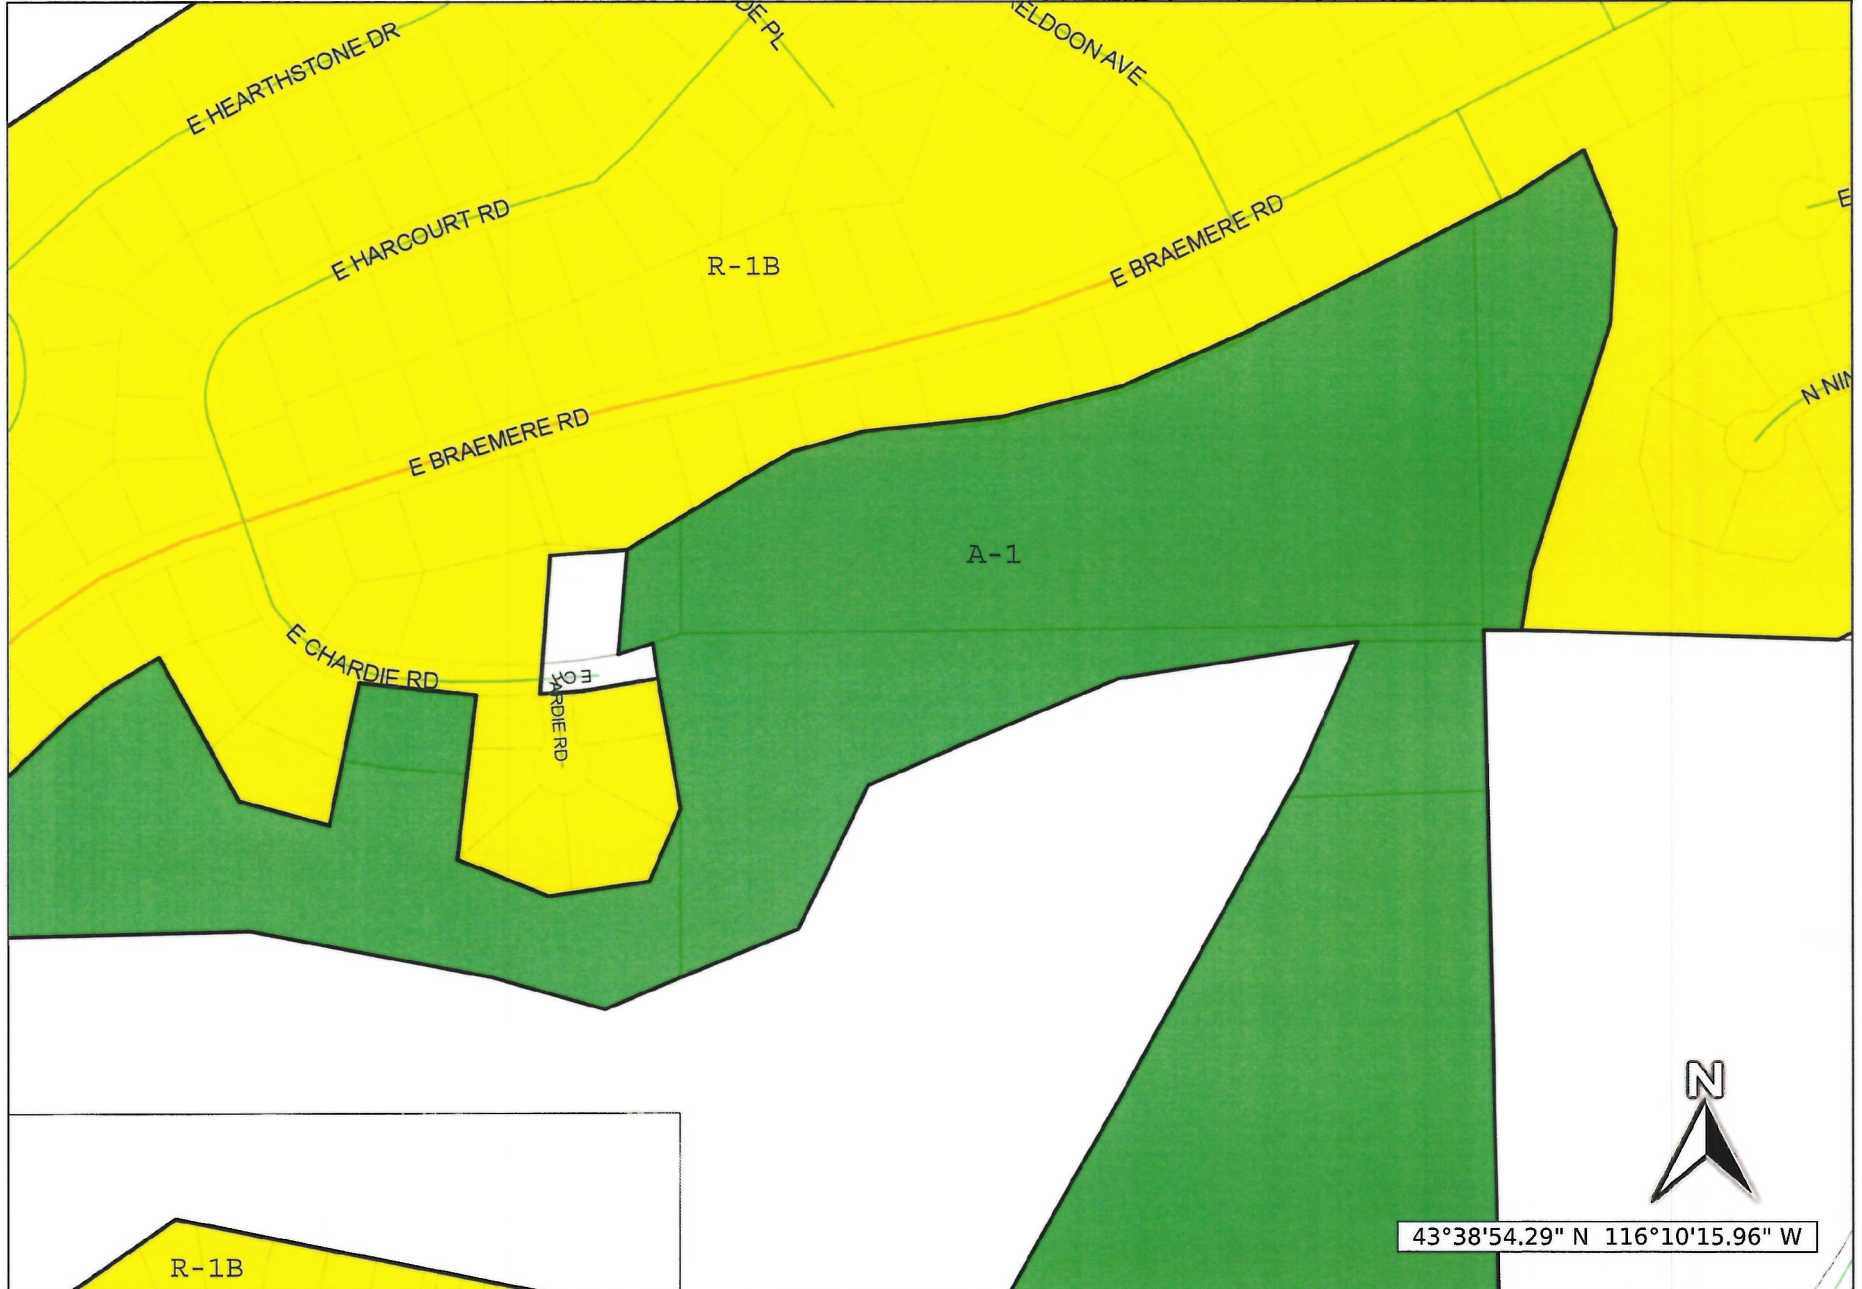

VICINITY MAP

SCALE: 1"=600'

T-O ENGINEERS

9777 CHINDEN BOULEVARD
BOISE, IDAHO 83714-2008

PHONE: (208) 323-2288

FAX: (208) 323-2399

E-FILE: 140080-Vicinity Map.dwg

DATE: APRIL 2015 JOB: 140080

Highlands Cove

Vicinity Map 1

Highlands Cove

Vicinity Map 2

Highlands Cove

Vicinity Map 3