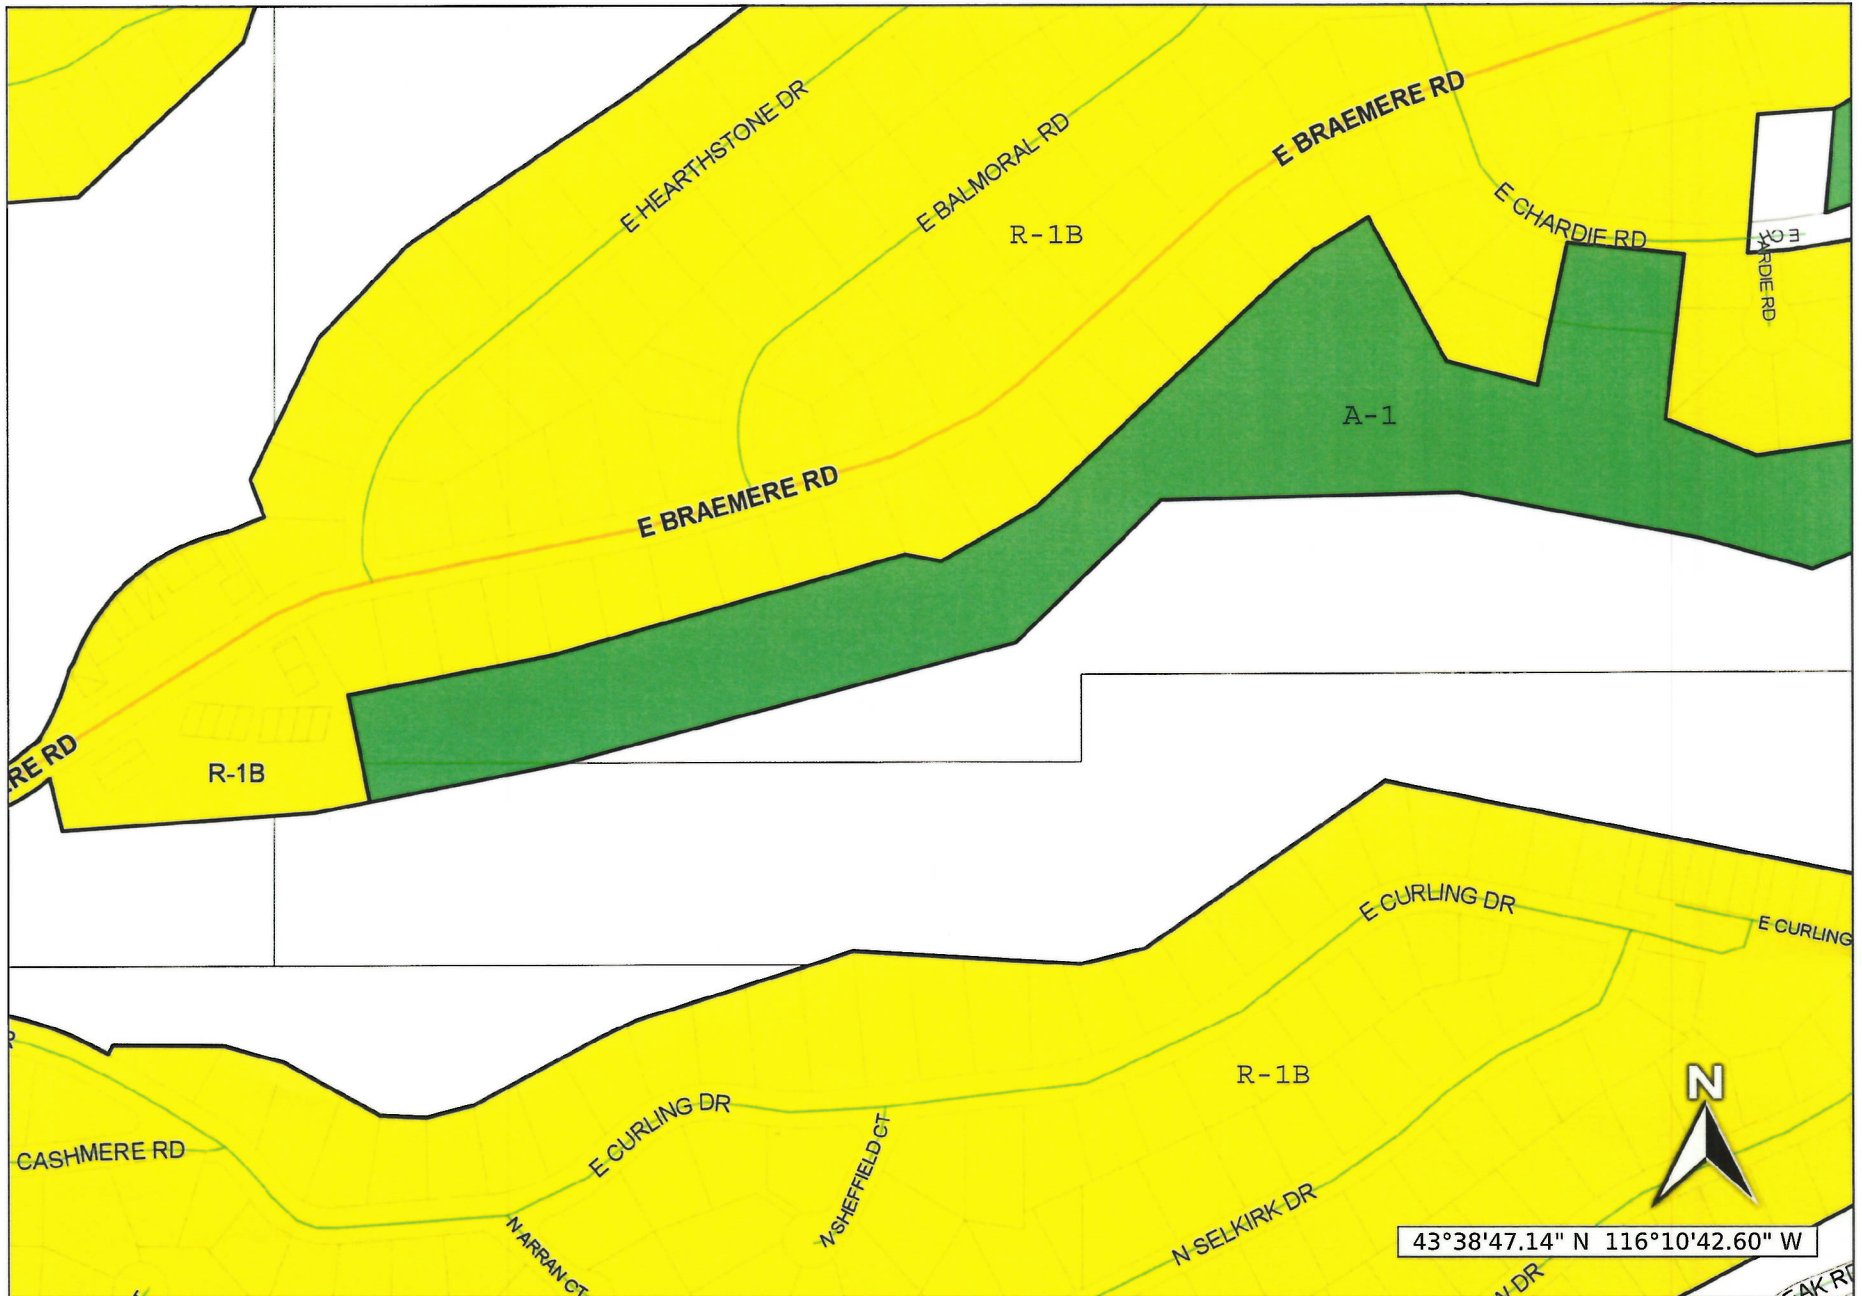

VICINITY MAP

SCALE: 1"=600'

T-O ENGINEERS

9777 CHINDEN BOULEVARD
BOISE, IDAHO 83714-2008

PHONE: (208) 323-2288

FAX: (208) 323-2399

E-FILE: 140080-Vicinity Map.dwg

DATE: APRIL 2015 JOB: 140080

Highlands Cove

Vicinity Map 1

Highlands Cove

Vicinity Map 2

Highlands Cove

Vicinity Map 3